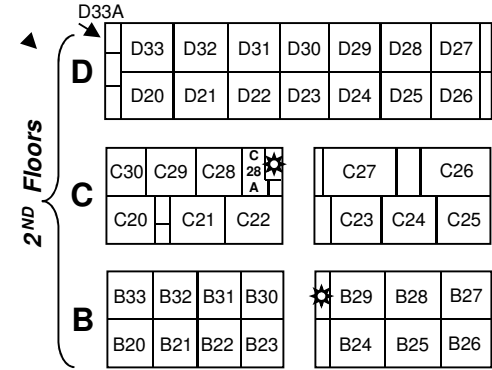

# NEWBURY PARK HIGH SCHOOL

456 N. Reino Road  
Newbury Park, CA 91320  
805.498.3676

- ☺ = Student Restrooms
- ☼ = Teacher Restrooms
- ▲ = Gender Neutral Bathrooms (located up & downstairs in the B Building)
- ⊕ = Health Office